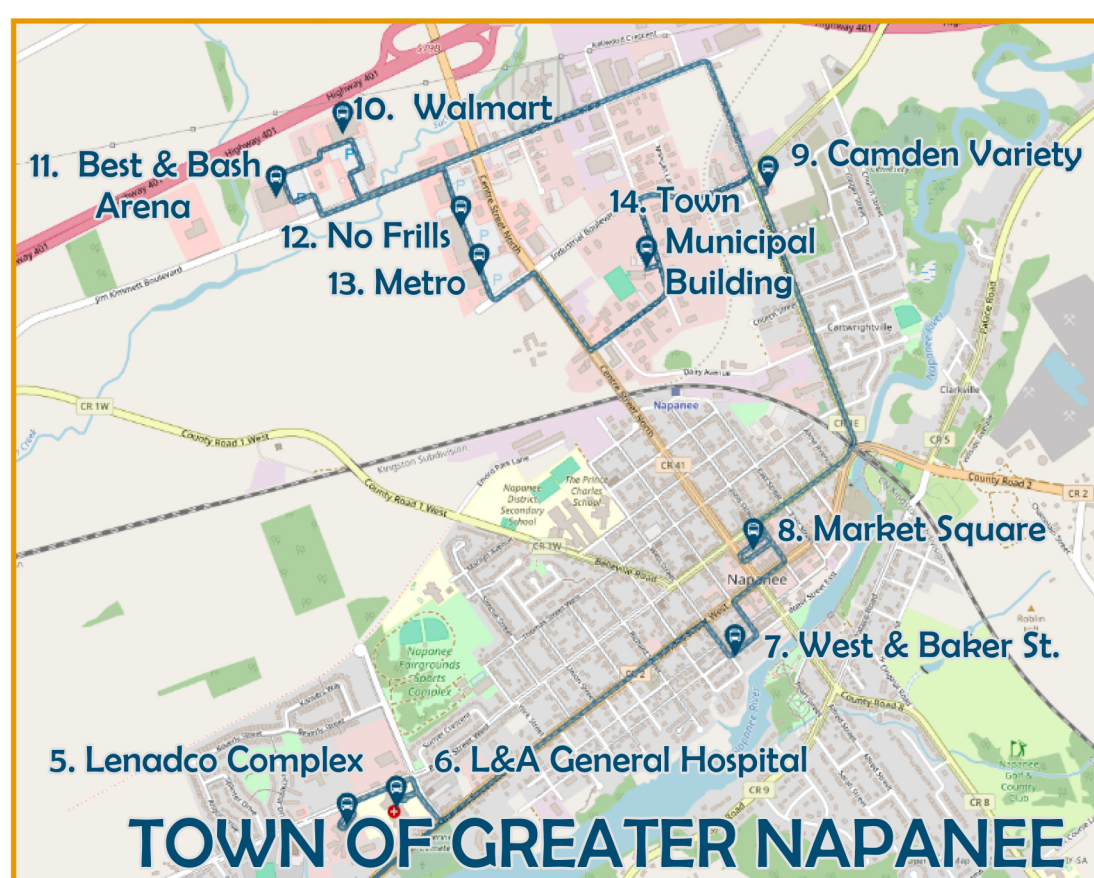

## Legend

- Transit Stops
- Transit Route
- Belleville & Area Transit Stops
- Deseronto Transit Stops
- Greater Napanee Transit Stops

## SERVICING BELLEVILLE-DESERONTO-GREATER NAPANEE CORRIDOR

### CITY OF BELLEVILLE

### TOWN OF GREATER NAPANEE