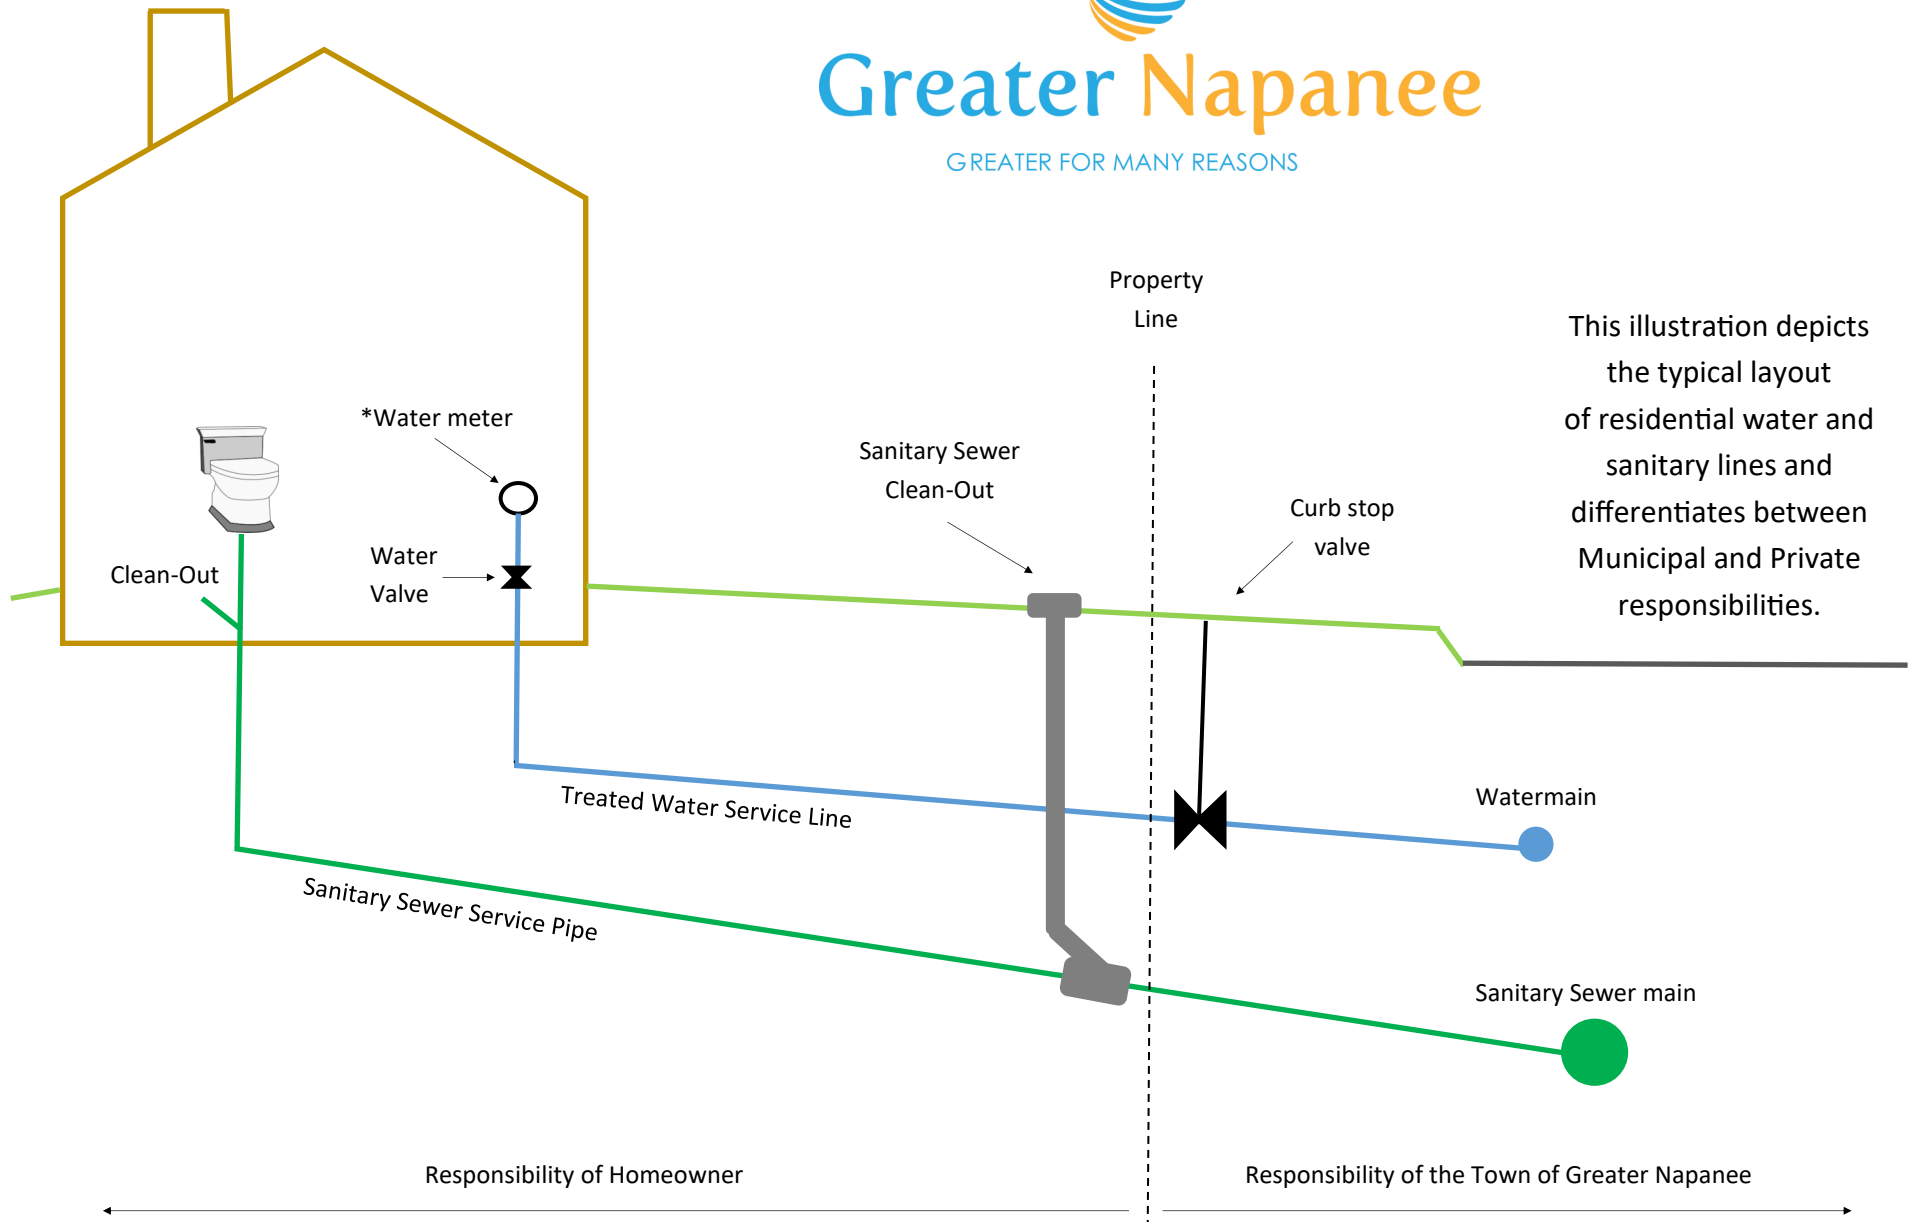

Greater Napanee

GREATER FOR MANY REASONS

This illustration depicts the typical layout of residential water and sanitary lines and differentiates between Municipal and Private responsibilities.

* Water meter is owned by the Town of Greater Napanee. The inside water valve and all other plumbing is the responsibility of the property owner.